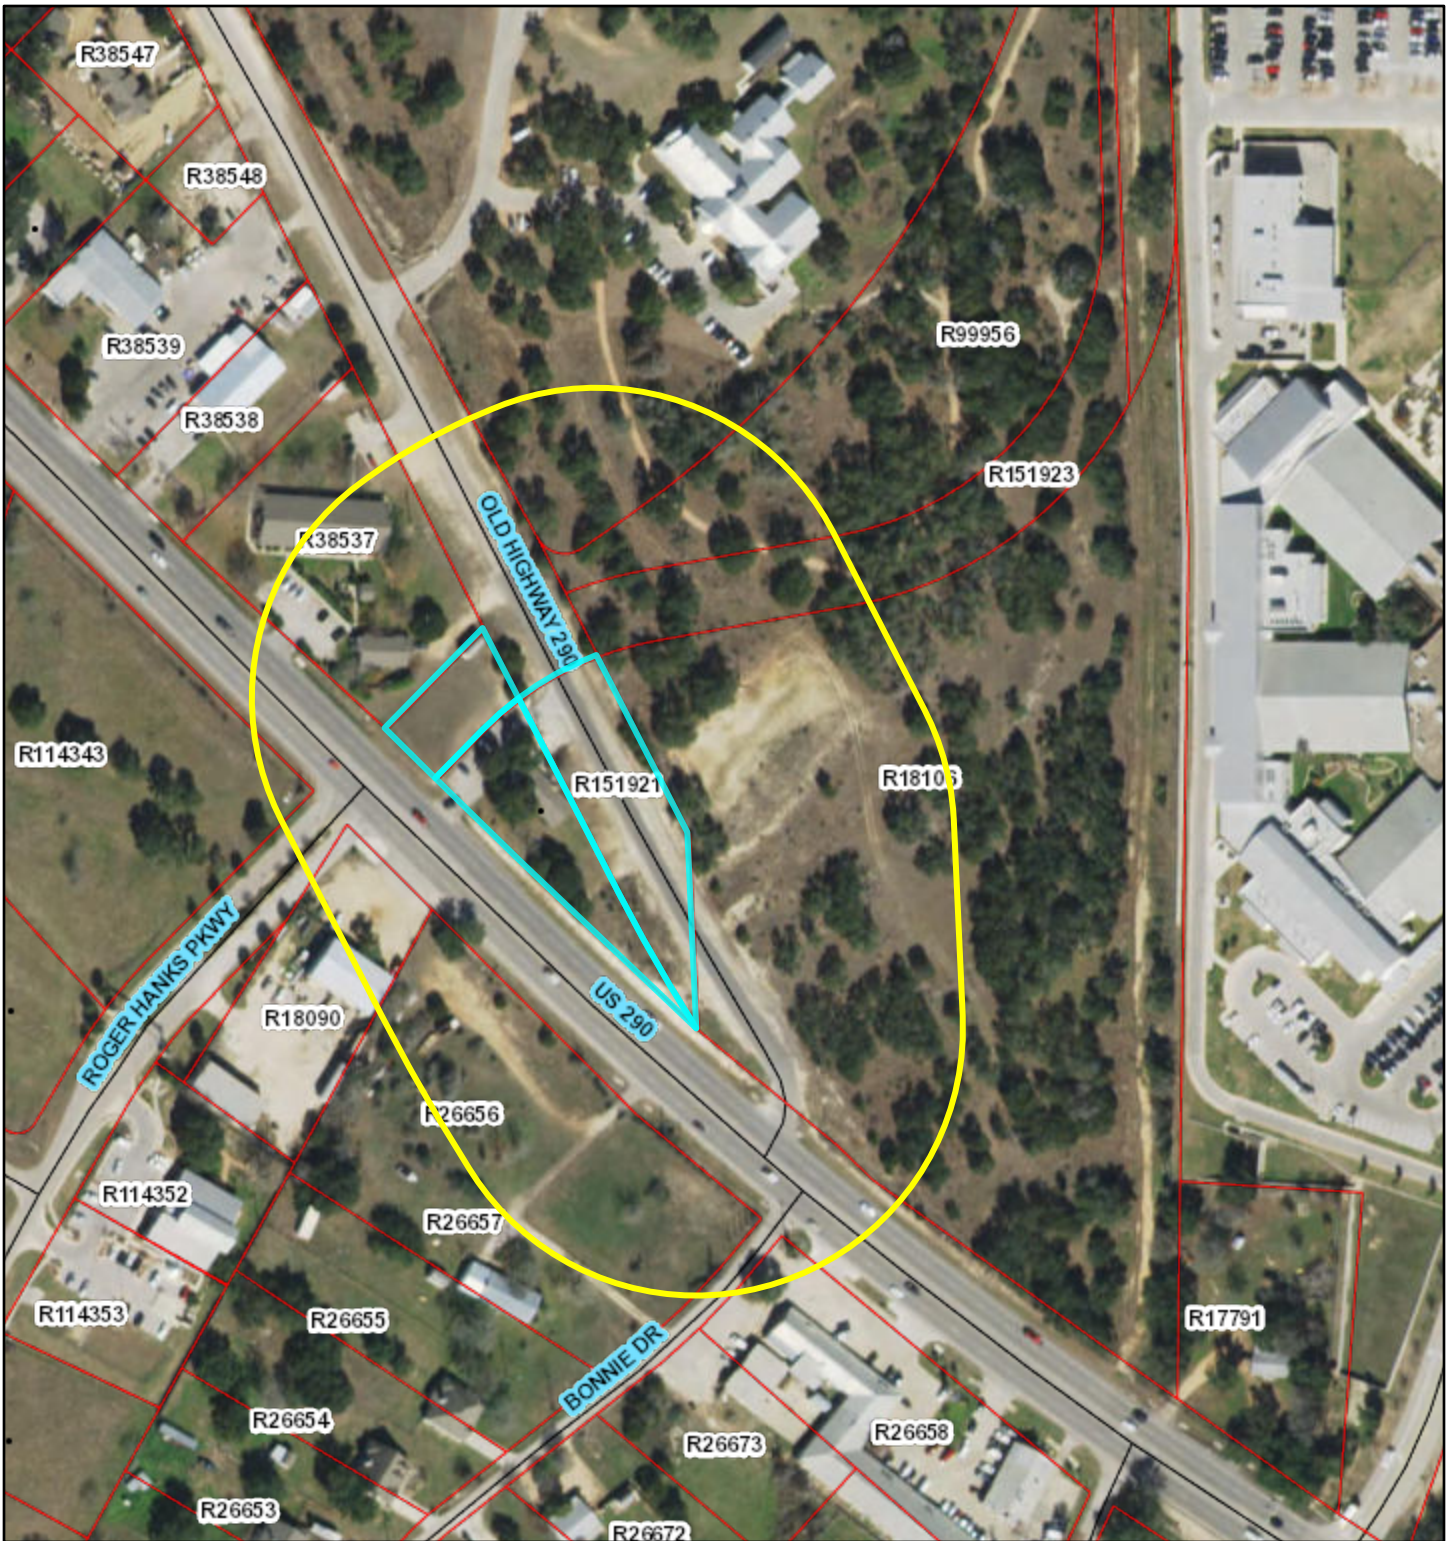

SUB2018-0065 Ragland Replat 300' Notification Buffer Map

December 27, 2018

1:2,595

- ▭ Subject Area
- 300' Notification Buffer
- Parcel ID
- ▭ Parcels
- Roads
- ▭ City Limits

TX Orthoimagery Program, DigitalGlobe, Microsoft