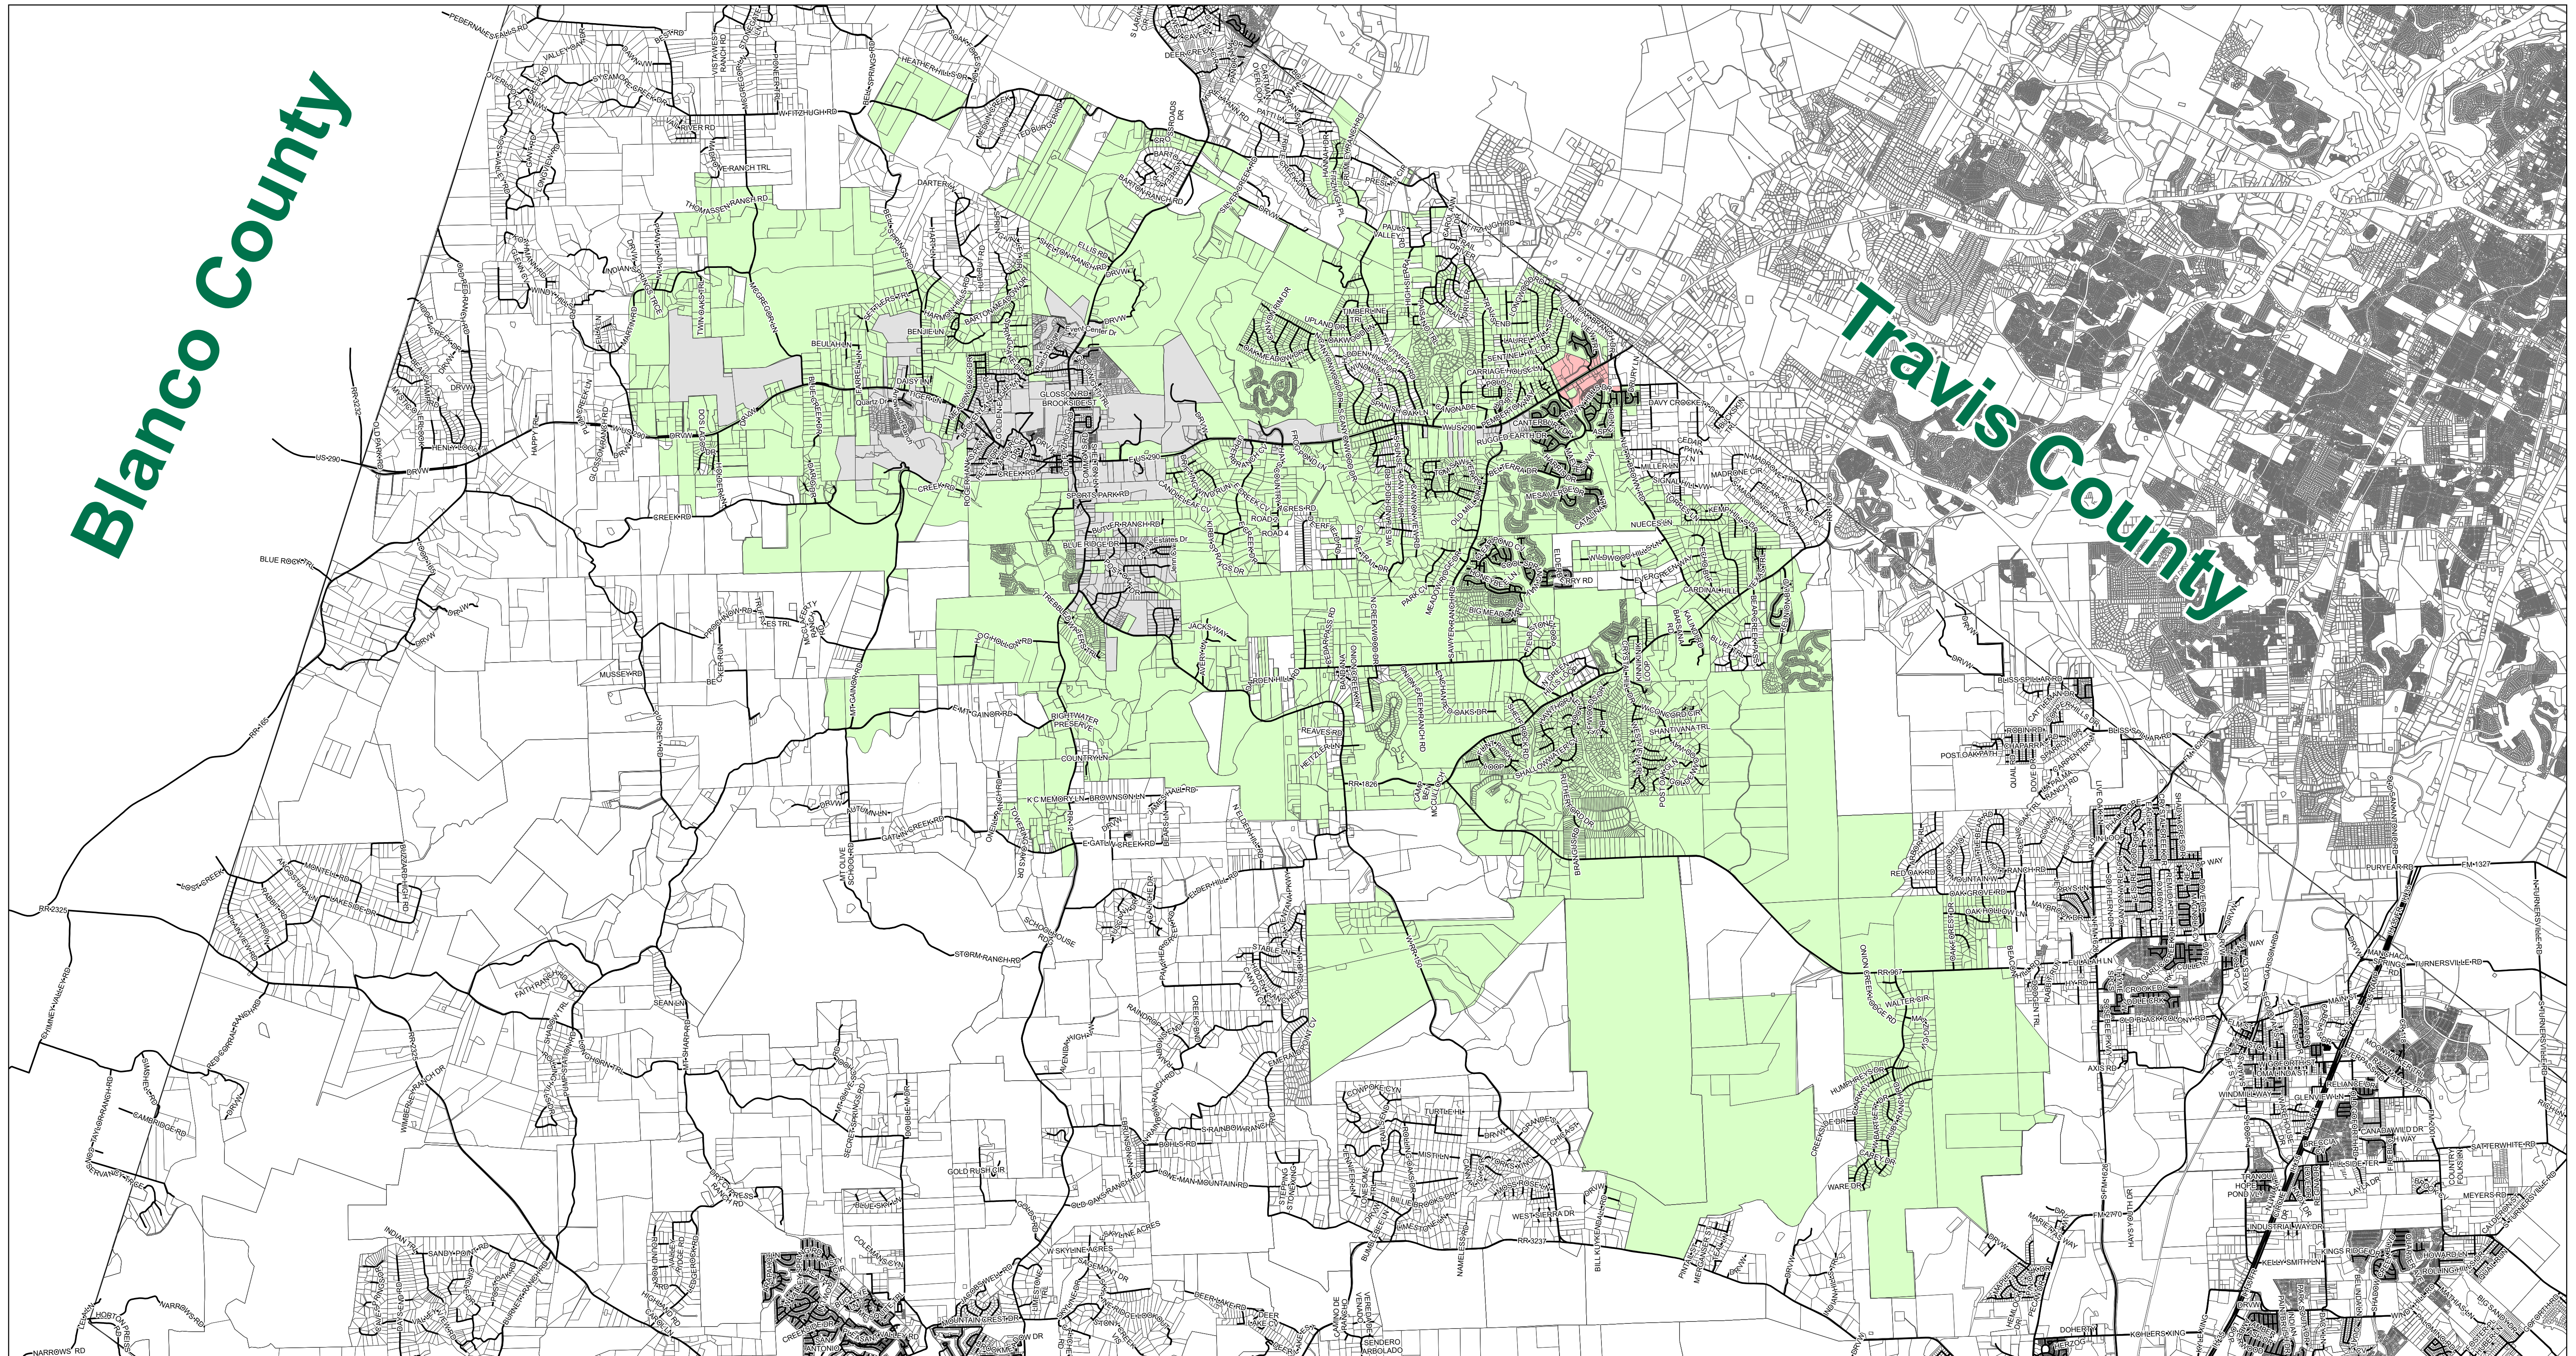

Blanco County

Travis County

Legend

- Streets
- ▭ Parcels

Jurisdictional Boundaries

- ▭ Full Purpose
- ▭ Limited Purpose
- ▭ ETJ

City of Dripping Springs Extraterritorial Jurisdiction
May 5, 2023

1 In = 5,000 Feet